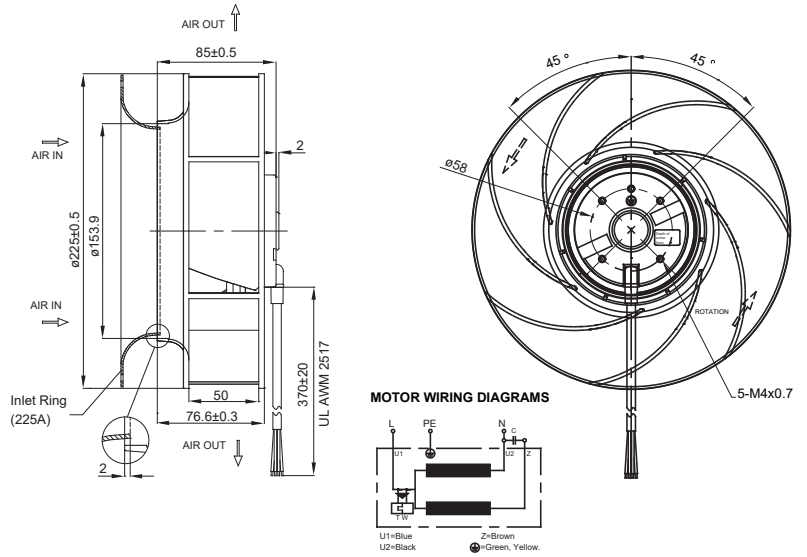

## UF225(85)APA Series

Size :  $\phi$  225 x 85  
Unit : mm

**Thermally-Protected**

**Lead Wire Type**

**(Centrifugal Fan)**

**Standard**

| Spec. Model          | Rated Voltage V | Frequency Hz | Input Power W | Rated Current A | Locked Current A | Speed RPM | Maximum Air Flow m <sup>3</sup> /min. | Maximum Air Flow CFM | Maximum Pressure mmH <sub>2</sub> O | Maximum Pressure InchH <sub>2</sub> O | Capacitor $\mu$ F/VDB | Noise dB | Weight kg |
|----------------------|-----------------|--------------|---------------|-----------------|------------------|-----------|---------------------------------------|----------------------|-------------------------------------|---------------------------------------|-----------------------|----------|-----------|
| UF225(85)APA 11H1C2A | 115             | 50           | 115           | 1.15            | 2.22             | 2700      | 17.5                                  | 618                  | 46                                  | 1.8                                   | 12/250                | 71       | 2.3       |
|                      |                 | 60           | 135           | 1.20            | 2.30             | 3000      | 19.2                                  | 680                  | 64                                  | 2.5                                   |                       | 75       |           |
| UF225(85)APA 23H1C2A | 230             | 50           | 115           | 0.57            | 1.14             | 2700      | 17.5                                  | 618                  | 46                                  | 1.8                                   | 3/450                 | 71       | 2.3       |
|                      |                 | 60           | 135           | 0.60            | 1.15             | 3000      | 19.2                                  | 680                  | 64                                  | 2.5                                   |                       | 75       |           |