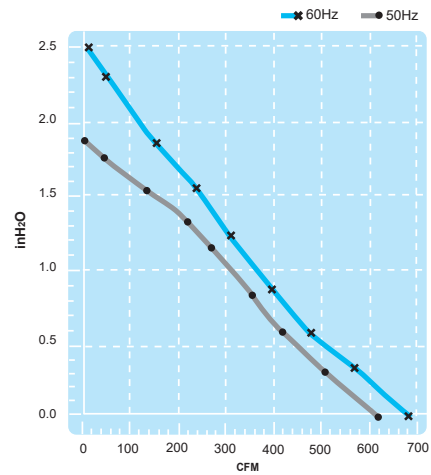

## UF225(85)APA Series

Size :  $\phi$  225 x 85  
Unit : mm

**Thermally-Protected**

**Lead Wire Type**

**(Centrifugal Fan)**

**Standard**

| Spec. Model          | Rated Voltage V | Frequency Hz | Input Power W | Rated Current A | Locked Current A | Speed RPM | Maximum Air Flow m <sup>3</sup> /min. | Maximum Air Flow CFM | Maximum Pressure mmH <sub>2</sub> O | Maximum Pressure InchH <sub>2</sub> O | Capacitor $\mu$ F/VDB | Noise dB | Weight kg |
|----------------------|-----------------|--------------|---------------|-----------------|------------------|-----------|---------------------------------------|----------------------|-------------------------------------|---------------------------------------|-----------------------|----------|-----------|
| UF225(85)APA 11H1C2A | 115             | 50           | 115           | 1.15            | 2.22             | 2700      | 17.5                                  | 618                  | 46                                  | 1.8                                   | 12/250                | 71       | 2.3       |
|                      |                 | 60           | 135           | 1.20            | 2.30             | 3000      | 19.2                                  | 680                  | 64                                  | 2.5                                   |                       | 75       |           |
| UF225(85)APA 23H1C2A | 230             | 50           | 115           | 0.57            | 1.14             | 2700      | 17.5                                  | 618                  | 46                                  | 1.8                                   | 3/450                 | 71       | 2.3       |
|                      |                 | 60           | 135           | 0.60            | 1.15             | 3000      | 19.2                                  | 680                  | 64                                  | 2.5                                   |                       | 75       |           |